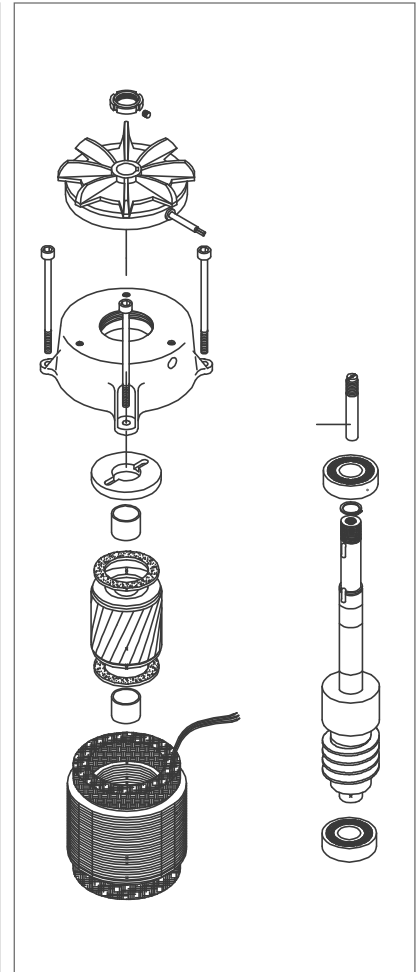

EVO2000/2000T

OILBATH GEARMOTORS FOR SLIDING GATES

EVO2000

EVO2000T

KITFCEVO