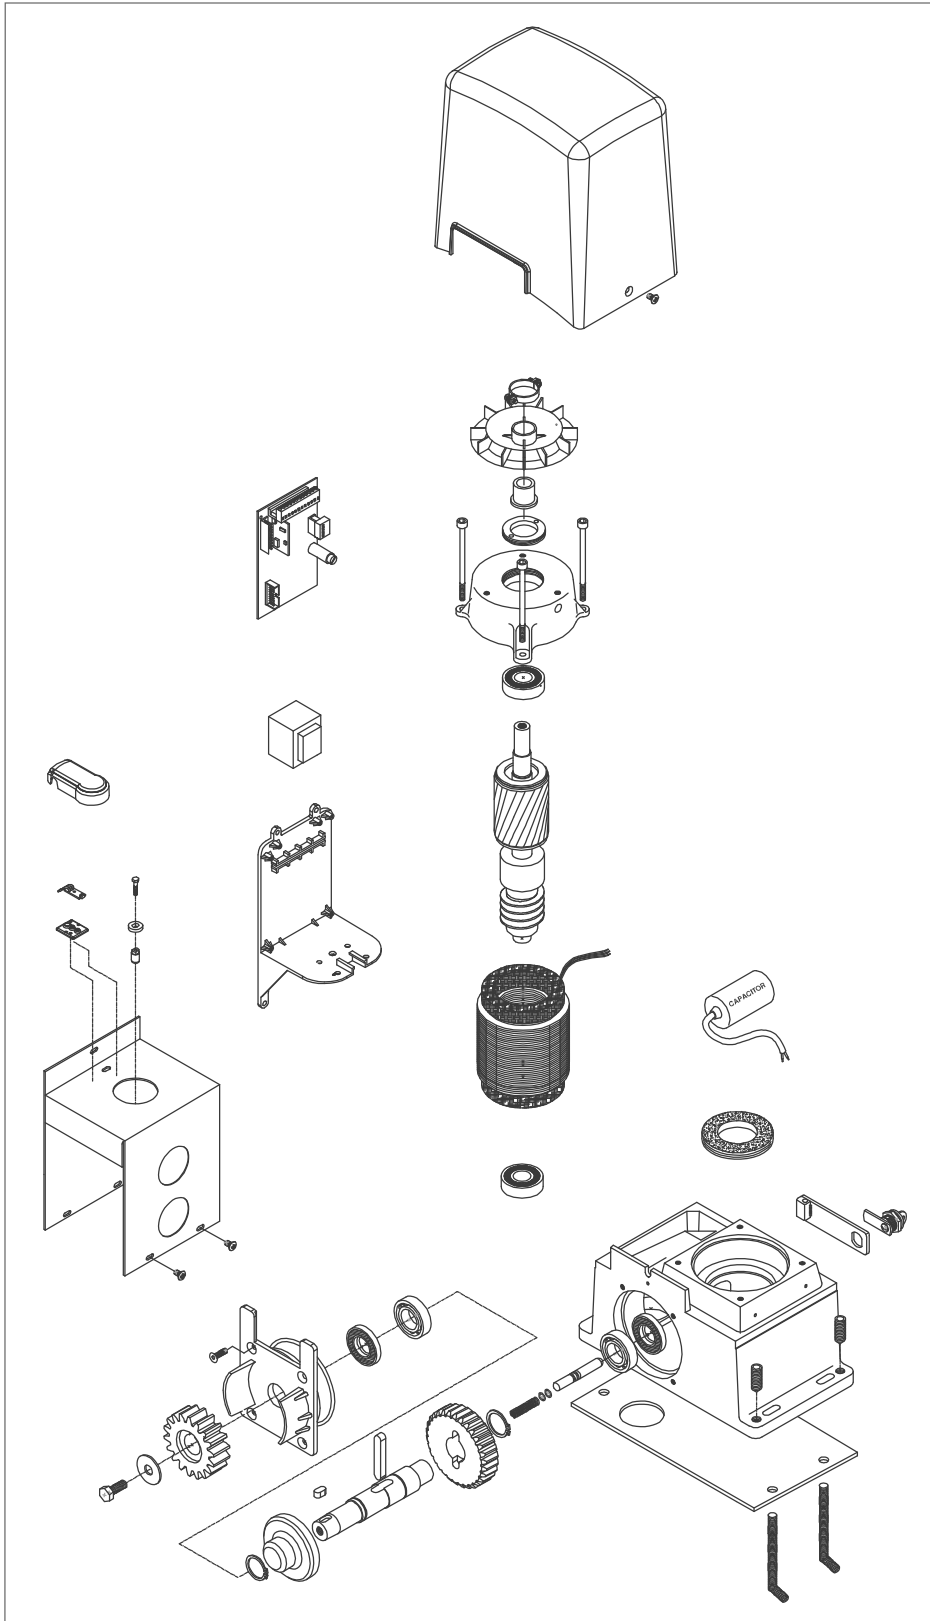

EVO2000/2000T

OILBATH GEARMOTORS FOR SLIDING GATES

EVO2000

EVO2000T

KITFCEVO